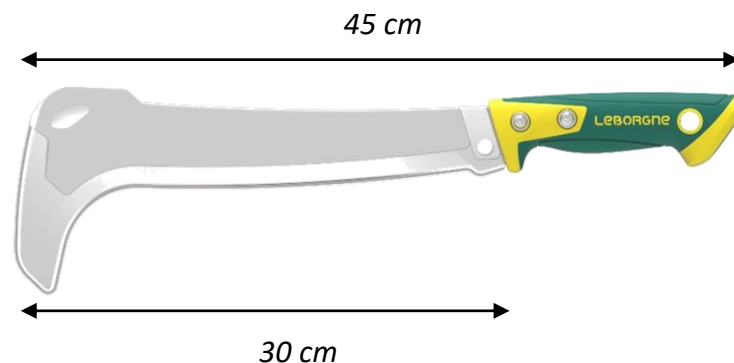

Two material 30cm Italian sickle

Easy to handle

USE

° For pruning, clearing undergrowth, clearing paths or making bundles of branches.

PRODUCT BENEFITS

Strength

- ° Reinforced fibre-glass handle
- ° Hardened stainless steel blade (50-55 HRC) : does not rust

Ergonomics

- ° Three material ergonomic handle with shield and non-slip buffer
- ° Elastomere non-slip grip: comfortable hold

Product highlights

- ° Cutting edge sharpened ready for use: quality cutting
- ° Blade with Teflon antifriction coating : prevents blade from sticking and makes penetration in wood easier.

Description	Gencod	Blade length	Weight
two material 30cm Italian sickle	3157332602857	30 cm	0,44

15 years
GUARANTEED

LEBORGNE