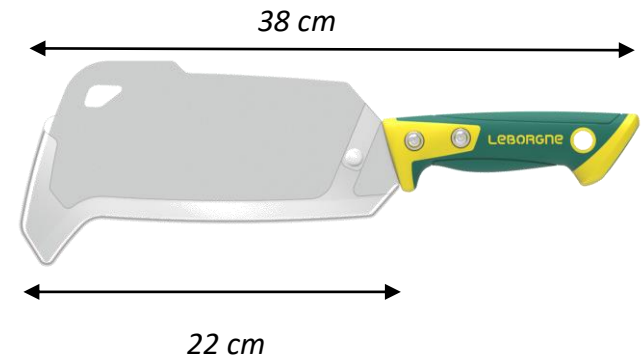

22 cm two material Paris sickle

Powerful
cutting

USE

° For pruning, clearing undergrowth, paths or for making bundles of branches .

PRODUCT BENEFITS

Strength

- ° Reinforced fiberglass handle
- ° Hardened stainless steel blade (50-55 HRC) : does not rust

Ergonomics

- ° Three material handle with shield and buffer to prevent slipping
- ° Non-slip elastomere grip : extra comfort

Product highlights

- ° Cutting edge sharpened ready for use: high quality cutting
- ° Blade with antifriction teflon coating : reduces sticking of blade and ensures good penetration of blade into the wood.

Description	Gencod	Blade length	weight
22 cm two material Paris sickle	3157332612351	22 cm	0,58

LEBORGNE