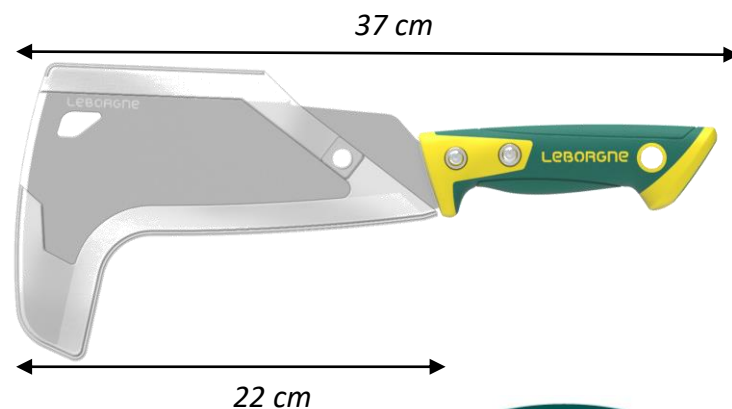

22 cm two material double-edged sickle

2 in 1 :
sickle + hatchet

USE

° For pruning, clearing undergrowth, paths or for making bundles of branches .

PRODUCT BENEFITS

Strength

- ° Reinforced fiberglass handle
- ° Hardened stainless steel blade (50-55 HRC) : does not rust

Ergonomics

- ° Three material handle with shield and buffer to prevent slipping
- ° Non-slip elastomere grip : extra comfort

Product highlights

- ° Cutting edge sharpened ready for use : high quality cutting
- ° Blade with antifriction teflon coating : reduces sticking of blade and ensures good penetration of blade into the wood.
- ° 2 in 1 sickle + hatchet : one side sickle for pruning one side : hatchet for splitting

15 years
GUARANTEED

Description	Gencod	Blade length	weight
22 cm two material double-edged sickle	3157332632250	22 cm	0,51

LEBORGNE